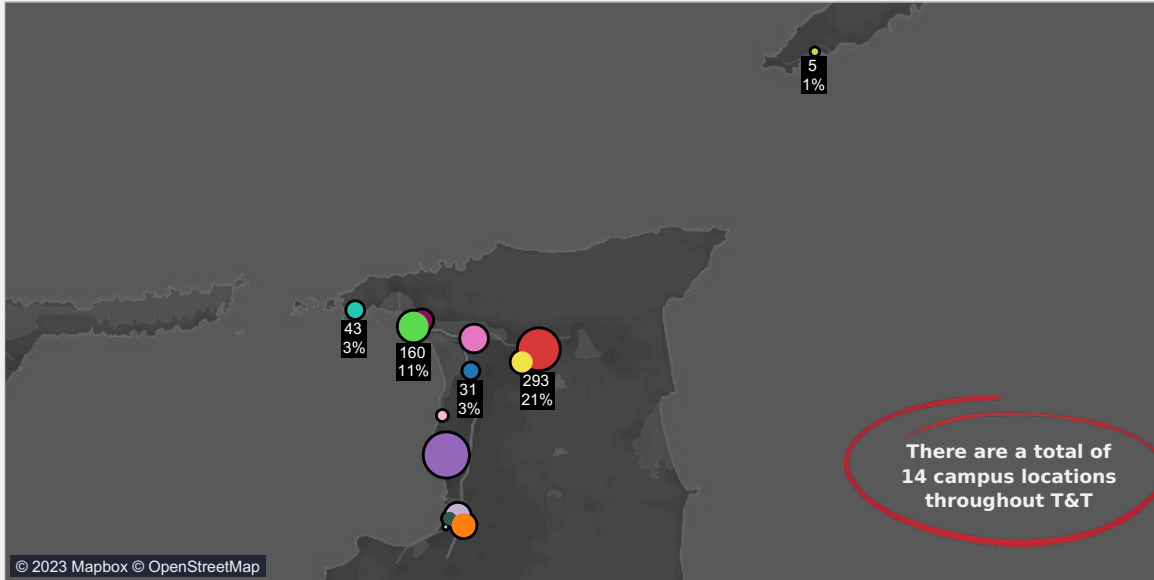

Campus Location

There are a total of 14 campus locations throughout T&T

- Position: All
- Department/Unit: All
- Category: All
- Campus: All

- ### Campus
- Chaguanas Campus
 - Chaguaramas Campus
 - Corinth Campus
 - ECIAF Campus
 - John S. Donaldson Campus
 - NAPA (South Campus)
 - O'Meara Campus
 - Olera Heights
 - Point Lisas Campus
 - San Fernando Campus
 - Tobago Campus
 - NAPA (North Campus)
 - Valsayn Campus
 - Waterloo Campus