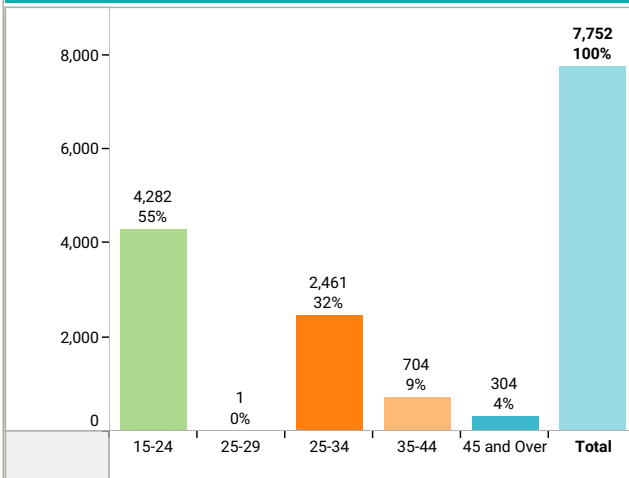

ENROLMENT FOR THE ACADEMIC YEARS 2010-2017

(Source: Student Information System (SIS), dated: Feb-2019)

Enrolment Disaggregated by Campus, Gender and Enrolment Status

Campus (group)	Female		Male		Grand Total
	Full-time	Part-time	Full-time	Part-time	
Academy for the Performing Arts..	126	17	183	22	348
Academy for the Performing Arts..	0	7	0	13	20
Agora Campus	0	30	0	19	49
Camden Campus	14	0	84	0	98
Chaguaramas Campus	55	24	175	30	284
Corinth Campus	634	255	207	36	1,132
ECIAF Campus	187	44	113	19	363
John S. Donaldson Campus	117	143	312	292	864
O'Meara Campus	103	88	132	113	436
Point Lisas Campus	211	157	552	555	1,475
San Fernando Campus	218	170	581	591	1,560
Tobago Campus	0	107	0	14	121
Valsayn Campus	502	279	125	96	1,002
Grand Total	2,167	1,321	2,464	1,800	7,752

Hover over the Help button for instructions

Academic Year

2016/17

New / Returning Students

All

Gender

All

Age Group

All

Enrolment Status

All

Enrolment by Age Group

Enrolment by Programme Level

Programme Level	Enrolment	% Enrolment
Certificate	832	11%
Diploma	2,474	32%
Undergraduate degree	3,947	51%
Postgraduate degree	398	5%
Research degree	124	2%
Grand Total	7,752	100%