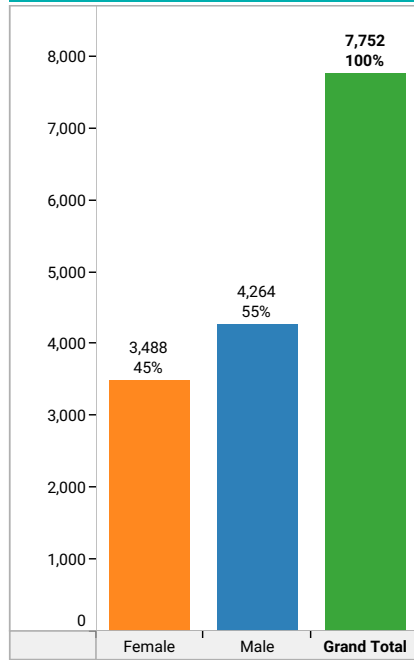

Enrolment by Gender

	
3,488 45%	4,264 55%
Female	Male

Total Enrolment

ENROLMENT BY ACADEMIC AREA (2010-2017)

(Source: Student Information System (SIS), dated: Feb-2019)

Academic Fields

Hover over the Help button for instructions

New / Returning

All

Academic Fields

All

Enrolment by Programme

Academic Fields	Name of Programme	Admission Status		
		Continuing Students	New Students	Grand Total
Arts, Letters and Public Affairs	Master of Arts in Carnival Studies	3	23	26
	Total	3	23	26
Aviation Studies	Bachelor of Science in Aircraft Mainte..	19	21	40
	Certificate in Aviation Technology	15	44	59
	Total	34	65	99
Biosciences, Agriculture and Food Technologies	Certificate in Food Technology	36	33	69
	Diploma in Agricultural Engineering	5	6	11
	Diploma in Agriculture	29	30	59
	Diploma in Animal Health, Production ..	23	34	57
	Diploma in Food Technology	46	26	72
	Diploma in Forestry	8	7	15
	Bachelor of Science in Animal Science..	15	4	19
	Bachelor of Science in Crop Science a..	13	2	15
Total	196	173	368	
Civil Engineering	National Engineering Technician Diplo..	104	88	192
	Bachelor of Applied Science in Civil En..	191	79	270
	Total	295	167	462
Crime, Justice and Public Safety	Certificate in Security and Public Safety	20	44	64
	Diploma in Security and Public Safety	21	31	52

Enrolment by Gender

Academic Year

2016/17

Gender

All

Programme Level

All

Campus