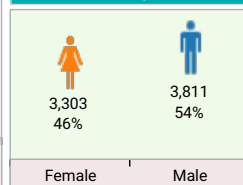

Enrolment by Gender

Total Enrolment

7,114

All