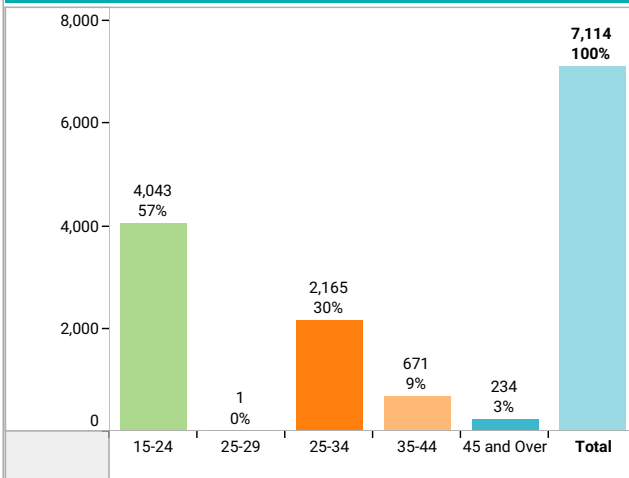

Hover over the Help button for instructions

Academic Year

2017/18

New / Returning Students

All

Gender

All

## Enrolment by Age Group