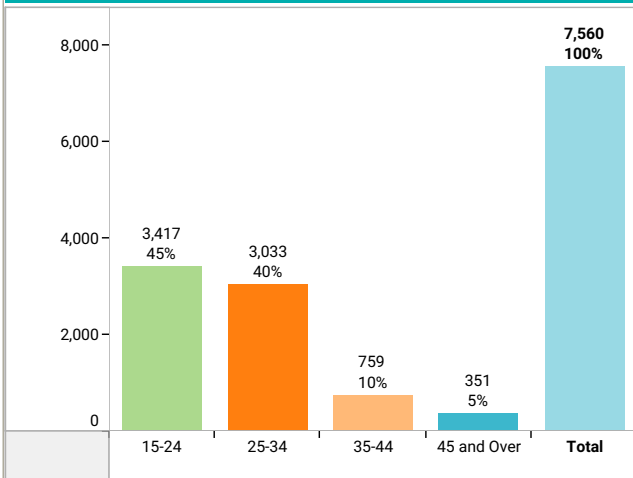

ENROLMENT FOR THE ACADEMIC YEARS 2010-2017

(Source: Student Information System (SIS), dated: Feb-2019)

Enrolment Disaggregated by Campus, Gender and Enrolment Status

Campus (group)	Female		Male		Grand Total
	Full-time	Part-time	Full-time	Part-time	
Academy for the Performing Arts..	117	23	152	40	332
Chaguaramas Campus	45	21	143	28	237
Corinth Campus	610	221	206	25	1,062
ECIAF Campus	102	42	102	18	264
John S. Donaldson Campus	125	189	337	349	1,000
O'Meara Campus	80	71	110	103	364
Point Lisas Campus	224	178	551	561	1,514
San Fernando Campus	200	181	527	746	1,654
Tobago Campus	0	108	1	11	120
Valsayn Campus	590	241	117	75	1,023
Grand Total	2,092	1,275	2,239	1,954	7,560

Hover over the Help button for instructions

Academic Year

2014/15

New / Returning Students

All

Gender

All

Age Group

All

Enrolment Status

All

Enrolment by Age Group

Enrolment by Programme Level

Programme Level	Enrolment	% Enrolment
Certificate	839	11%
Diploma	2,586	34%
Undergraduate degree	3,792	50%
Postgraduate degree	283	4%
Research degree	83	1%
Grand Total	7,560	100%