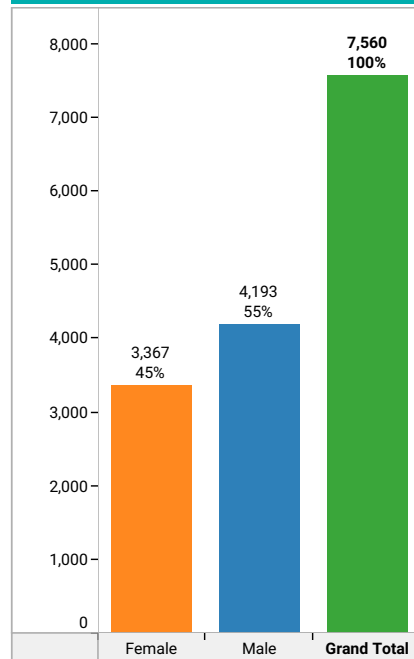

Enrolment by Gender

	
3,367 45%	4,193 55%
Female	Male

Total Enrolment

7,560

ENROLMENT BY ACADEMIC AREA (2010-2017)

(Source: Student Information System (SIS), dated: Feb-2019)

Academic Fields

Hover over the Help button for instructions

New / Returning

All

Academic Fields

All

Enrolment by Programme

Academic Fields	Name of Programme	Admission Status		
		Continuing Students	New Students	Grand Total
Arts, Letters and Public Affairs	Master of Arts in Carnival Studies	3	18	21
	Total	3	18	21
Aviation Studies	Certificate in Aviation Technology	0	25	25
	Total	0	25	25
Biosciences, Agriculture and Food Technologies	Certificate in Food Technology	1	28	29
	Diploma in Agricultural Engineering	10	4	14
	Diploma in Agriculture	32	20	52
	Diploma in Animal Health, Production ..	16	16	32
	Diploma in Food Technology	39	30	69
	Diploma in Forestry	6	10	16
	Bachelor of Science in Animal Science..	15	10	25
	Bachelor of Science in Crop Science a..	9	3	12
	Bachelor of Science in Food Science a..	13	6	19
Total	141	126	264	
Civil Engineering	National Engineering Technician Diplo..	148	84	232
	Bachelor of Applied Science in Civil En..	225	54	279
	Total	373	138	511
Crime, Justice and Public Safety	Certificate in Security and Public Safety	25	36	61
	Diploma in Security and Public Safety	24	35	59
	Bachelor of Science in Criminology	0	11	11

Enrolment by Gender

Academic Year

2014/15

Gender

All

Programme Level

All

Campus