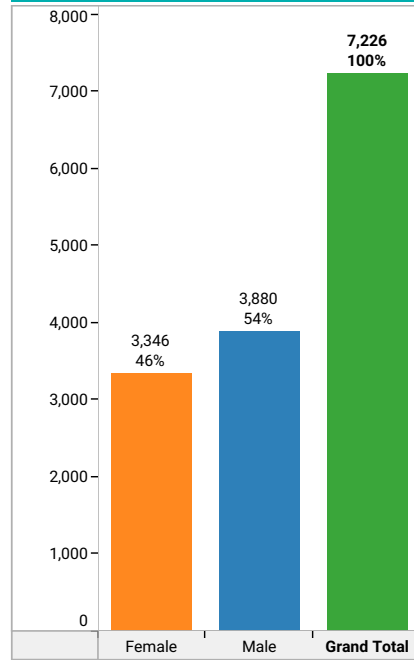

Enrolment by Gender

Academic Year

2011/12

Gender

All

Programme Level

All

Campus

All