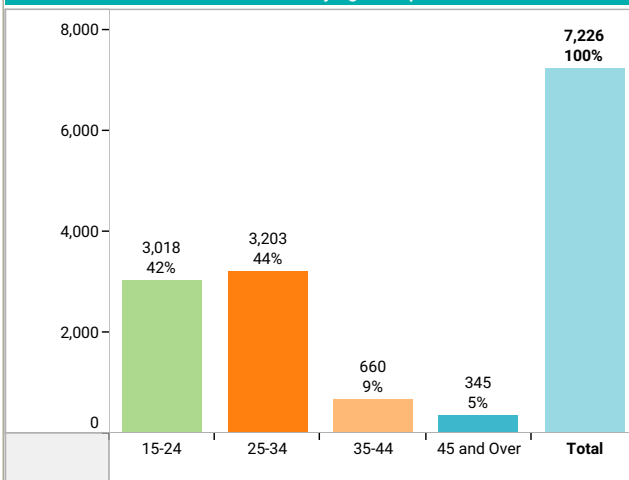

ENROLMENT FOR THE ACADEMIC YEARS 2010-2017

(Source: Student Information System (SIS), dated: Feb-2019)

Enrolment Disaggregated by Campus, Gender and Enrolment Status

Campus (group)	Female		Male		Grand Total
	Full-time	Part-time	Full-time	Part-time	
Academy for the Performing Arts..	67	10	48	14	139
Chaguaramas Campus	18	8	74	15	115
Corinth Campus	893	186	240	65	1,384
ECIAF Campus	95	0	97	1	193
John S. Donaldson Campus	115	145	246	368	874
O'Meara Campus	111	69	129	152	461
Point Lisas Campus	169	160	409	678	1,415
San Fernando Campus	161	157	456	690	1,464
Tobago Campus	2	45	1	5	53
Valsayn Campus	779	159	130	77	1,145
Grand Total	2,410	937	1,829	2,053	7,226

Hover over the Help button for instructions

Academic Year

2011/12

New / Returning Students

All

Gender

All

Age Group

All

Enrolment Status

All

Enrolment by Age Group

Enrolment by Programme Level

Programme Level	Enrolment	% Enrolment
Certificate	316	4%
Diploma	2,356	33%
Undergraduate degree	4,264	59%
Postgraduate degree	212	3%
Research degree	79	1%
Grand Total	7,226	100%