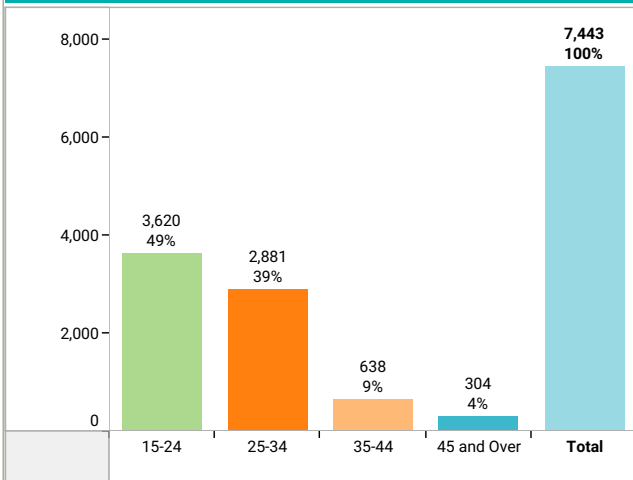

ENROLMENT FOR THE ACADEMIC YEARS 2010-2017

(Source: Student Information System (SIS), dated: Feb-2019)

Enrolment Disaggregated by Campus, Gender and Enrolment Status

Campus (group)	Female		Male		Grand Total
	Full-time	Part-time	Full-time	Part-time	
Academy for the Performing Arts..	80	27	87	31	225
Chaguaramas Campus	30	4	114	3	151
Corinth Campus	839	199	237	47	1,322
ECIAF Campus	95	12	116	2	225
John S. Donaldson Campus	134	139	307	390	970
O'Meara Campus	94	66	105	148	412
Point Lisas Campus	144	141	396	566	1,247
San Fernando Campus	176	178	520	723	1,597
Tobago Campus	4	64	1	5	74
Valsayn Campus	767	208	151	97	1,223
Grand Total	2,362	1,038	2,034	2,012	7,443

Hover over the Help button for instructions

Academic Year

2012/13

New / Returning Students

All

Gender

All

Age Group

All

Enrolment Status

All

Enrolment by Age Group

Enrolment by Programme Level

Programme Level	Enrolment	% Enrolment
Certificate	564	8%
Diploma	2,508	34%
Undergraduate degree	4,105	55%
Postgraduate degree	216	3%
Research degree	50	1%
Pre University	1	0%
Grand Total	7,443	100%