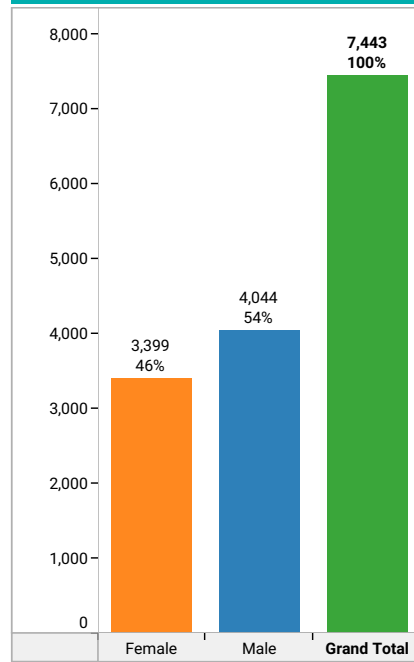

Enrolment by Gender

Academic Year
2012/13

Gender
All

Programme Level
All

Campus
All